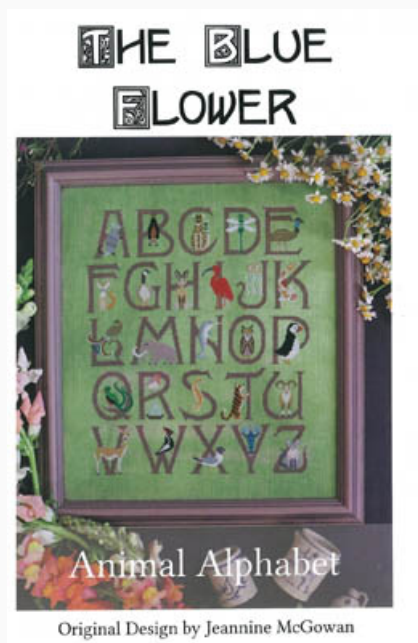

da: Blue Flower, The

Modello: SCHHOF22-1205

Our Hearts Go Out
Nashville 2022

Prix : € 12.48 (incl. TVA)

Grilles Point de Croix

Seasons Of The Heart - Spring

da: Blue Flower, The

Modello: SCHHOF22-1206

Seasons Of The Heart - Spring
Nashville 2022

Prix : € 9.98 (incl. TVA)

Grilles Point de Croix

Animal Alphabet

da: Blue Flower, The

Modello: SCHHOF22-1789

Animal Alphabet
Points : 182w x 218h

Prix : € 17.47 (incl. TVA)