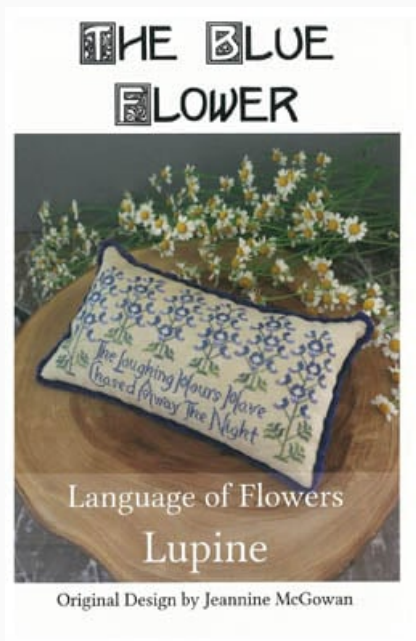

Seasons Of The Heart - Spring
Nashville 2022

Prix : € 9.98 (incl. TVA)

Grilles Point de Croix

Animal Alphabet

da: Blue Flower, The

Modello: SCHHOF22-1789

Animal Alphabet
Points : 182w x 218h

Prix : € 17.47 (incl. TVA)

Grilles Point de Croix

Language Of Flowers - Lupine

da: Blue Flower, The

Modello: SCHHOF22-1790

Language Of Flowers - Lupine
Points : 166w x 89h

Prix : € 12.48 (incl. TVA)

Grilles Point de Croix

Seasons Of The Heart - Summer