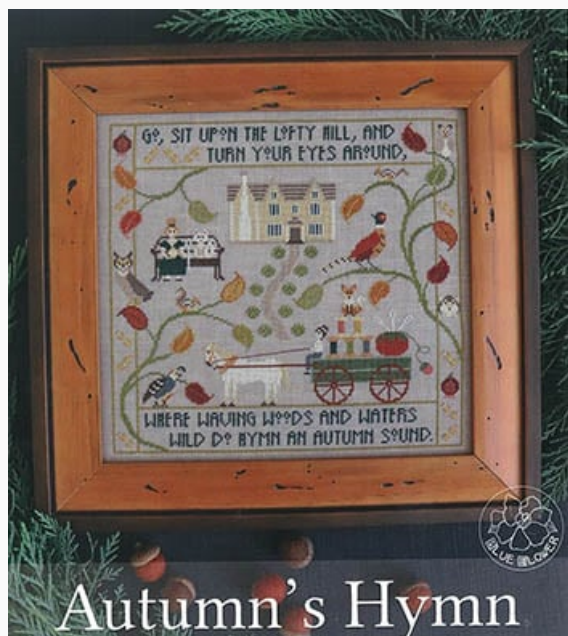

Bumble Bear
Points : 55w x 103h

Prix : € 9.98 (incl. TVA)

Grilles Point de Croix

Magpie And The Moon

da: Blue Flower, The

Modello: SCHHOF22-2185

Magpie And The Moon
Points : 90w x 90h

Prix : € 9.98 (incl. TVA)

Grilles Point de Croix

Autumn's Hymn

da: Blue Flower, The

Modello: SCHHOF22-2186

Autumn's Hymn
Points : 172w x 163h

Prix : € 14.97 (incl. TVA)

Grilles Point de Croix

Seasons Of The Heart - Autumn