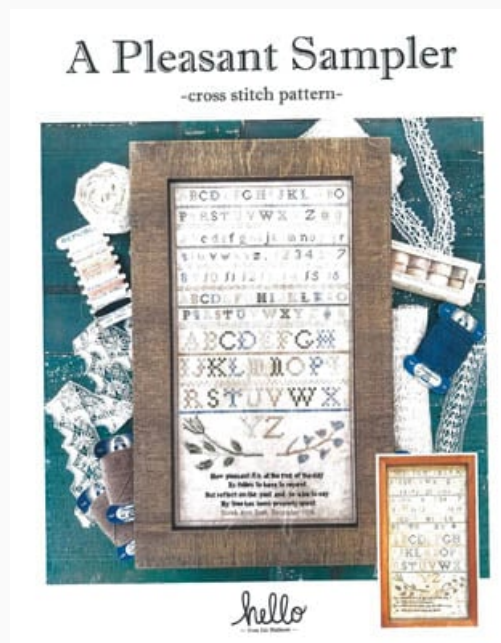

Pumpkin Quilt Tree

Prix : € 14.97 (incl. TVA)

Grilles Point de Croix

Sleepy Hollow

da: Hello From Liz Mathews

Modello: SCHHOF20-2578

Sleepy Hollow

Prix : € 14.97 (incl. TVA)

Grilles Point de Croix

Second Day Of Christmas Sampler & Tree

da: Hello From Liz Mathews

Modello: SCHHOF20-2579

Second Day Of Christmas Sampler & Tree

Prix : € 17.47 (incl. TVA)

Grilles Point de Croix

Pleasant Sampler

da: Hello From Liz Mathews

Modello: SCHHOF20-2979

Pleasant Sampler

Prix : € 17.47 (incl. TVA)

Grilles Point de Croix

Third Day Of Christmas Sampler & Tree

da: Hello From Liz Mathews

Third Day of Christmas Sampler & Tree
-cross stitch pattern-