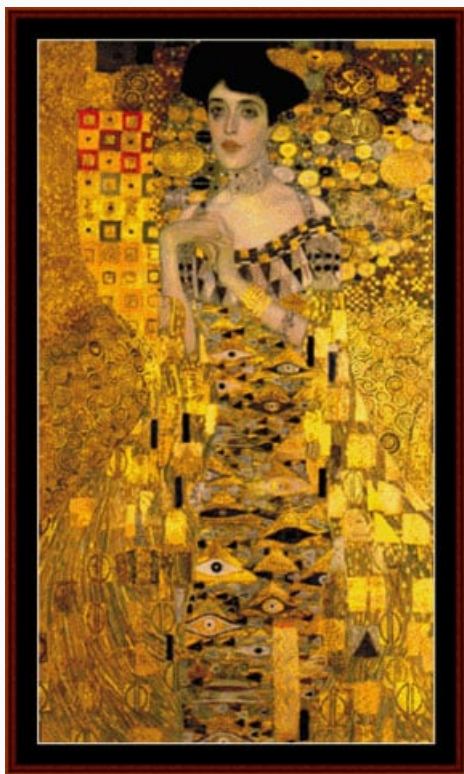

Prix : € 18.84 (incl. TVA)

Grilles Point de Croix

Klimt - Adele Bloch-Bauer, 1907

da: Cross Stitch Collectibles

Modello: SCHXS-KL-21

Designed by Kathy George, Cross Stitch Collectibles, 2006©

Stitches: 265w X 450h stitches