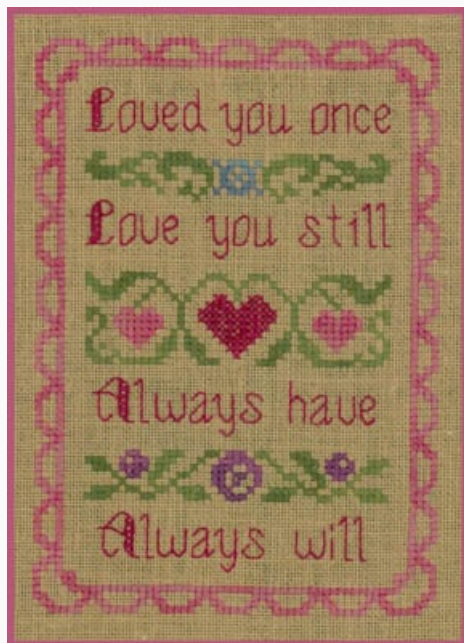

Red Birds

da: Elizabeth's Designs

Modello: SCHHOF18-2051

Red Birds

Prix : € 7.49 (incl. TVA)

Grilles Point de Croix

Love You

da: Elizabeth's Designs

Modello: SCHHOF19-1160

Love You
Nashville 2019

Prix : € 7.49 (incl. TVA)

Grilles Point de Croix

Antique Flower Quilt

da: Elizabeth's Designs

Modello: SCHHOF20-2100

Antique Flower Quilt
Points : 168w x 168h