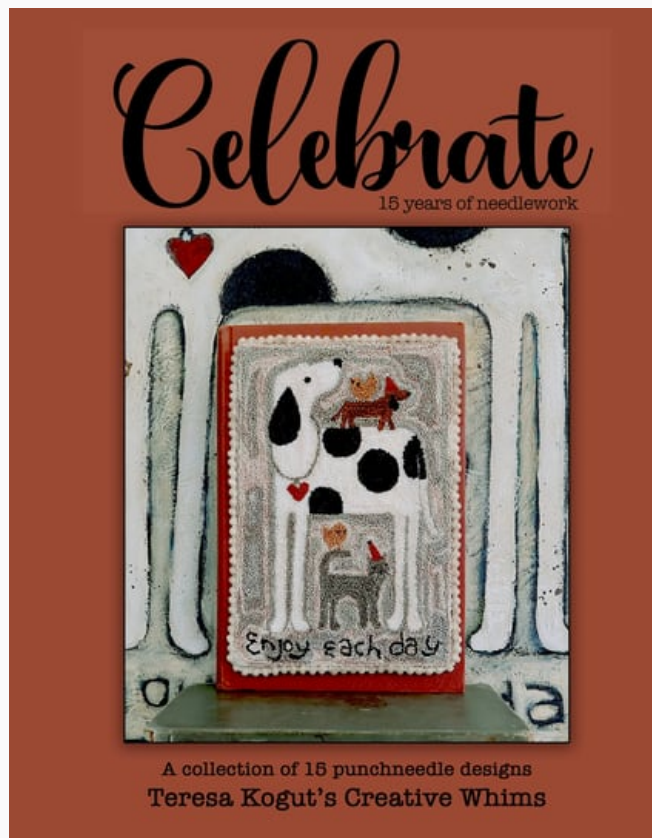

da: Teresa Kogut

Modello: SCHTKO-PN350

Taille env. 13,34 cm. x 13,97 cm.
Nashville 2022

Prix : € 15.00 (incl. TVA)

Grilles Point de Croix

Celebrate 15 Years of Needlework - Punchneedle

da: Teresa Kogut

Modello: LIBTKO-C15PUNCH

15 modèles de punch needle de Teresa Kogut :
"Gentleman crow", "Happy Bunny", "Love Birds",
"This Chick Love Flowers", "Tilly's Daisies",
"Donkey", "Feathered Friends", "All Good Works",
"Christmas Doves", "Sheep Love", "Enjoy Each
Day", "Pumpkin Stack", "Pilgrim Turkey", "Merry
Christmas Whimsy", "Christmas Night"

Prix : € 23.50 (incl. TVA)

Grilles Point de Croix

Celebrate 15 Years of Needlework - Cross Stitch

da: Teresa Kogut

Modello: LIBTKO-C15CS

15 modèles de point de croix de Teresa Kogut :
"Stairway to Ewe", "Bunny Bouquet", "Teeny Garden", "Long Winters", "Blue Ribbon", "Farm Fresh Eggs", "Giving", "Not a Tree", "Hello", "Bad Kitty", "Harvest Scarecrow", "Merry Christmas", "Jolly Jolly Santa", "Tis the Season", "Snowman"