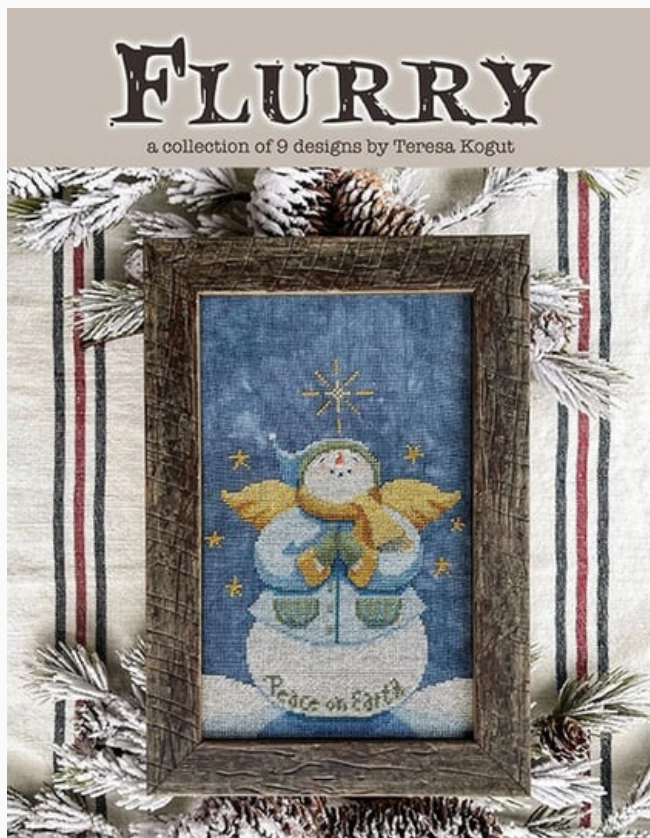

Grilles Point de Croix

Flurry

da: Teresa Kogut

Modello: LIBTKO-FLURRY

9 modèles de point de croix de Teresa Kogut :
"Happy Birthday Jesus", "Bearing Gifts", "Be Merry", "Snow Clown", "Pray for Peace", "Winter Bouquet", "Snow Family", "Welcome", "World Go Round"

Prix : € 35.00 (incl. TVA)