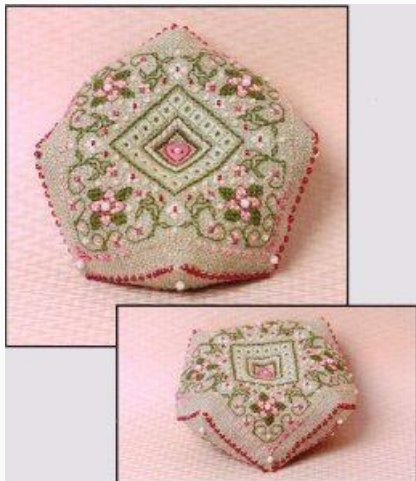

Grilles Point de Croix

Cherry Blossoms Biscornue Pincushion (w/beads)

da: The Sweetheart Tree

Modello: SCHHOF21-1136

Cherry Blossoms Biscornue Pincushion (w/beads)
Points : 52w x 52h

Prix : € 27.45 (incl. TVA)