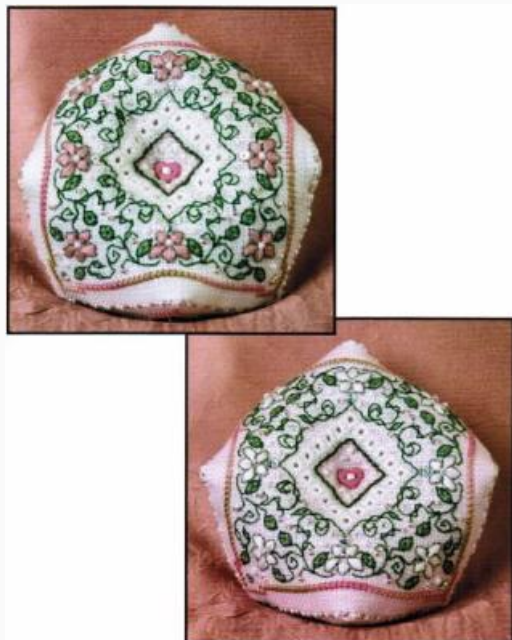

Grilles Point de Croix

Spring Blossoms Biscornue Pincushion (complete kit)

da: The Sweetheart Tree

Modello: SCHHOF21-1137

Spring Blossoms Biscornue Pincushion (complete kit)
Points : 52w x 52h

Prix : € 31.19 (incl. TVA)