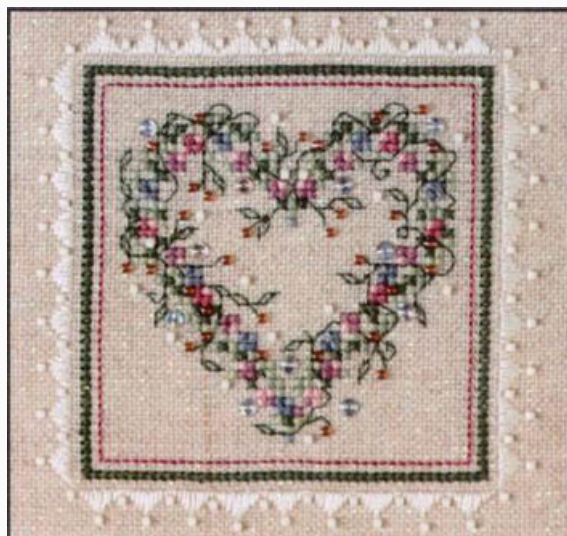

Grilles Point de Croix

Potpourri Heart (w/emb)

da: The Sweetheart Tree

Modello: SCHHOF21-1148

Potpourri Heart (w/emb)

Points : 54w x 54h

Prix : € 27.45 (incl. TVA)