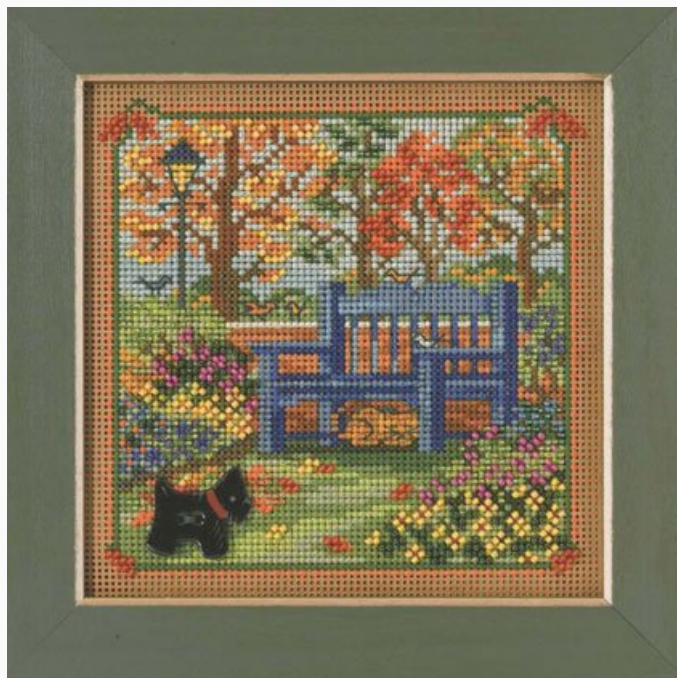

Dimensions: 13.33 cm x 13.33 cm

Prix : € 19.96 (incl. TVA)

Kits - Kit au point de croix - Mill Hill - Seasonal

Autumn Bench - Country Lane

da: Mill Hill

Modello: KITMILMH142223

Autumn Series

Le kit inclut: perles, papier troué, aiguilles, fils, grille et instructions.