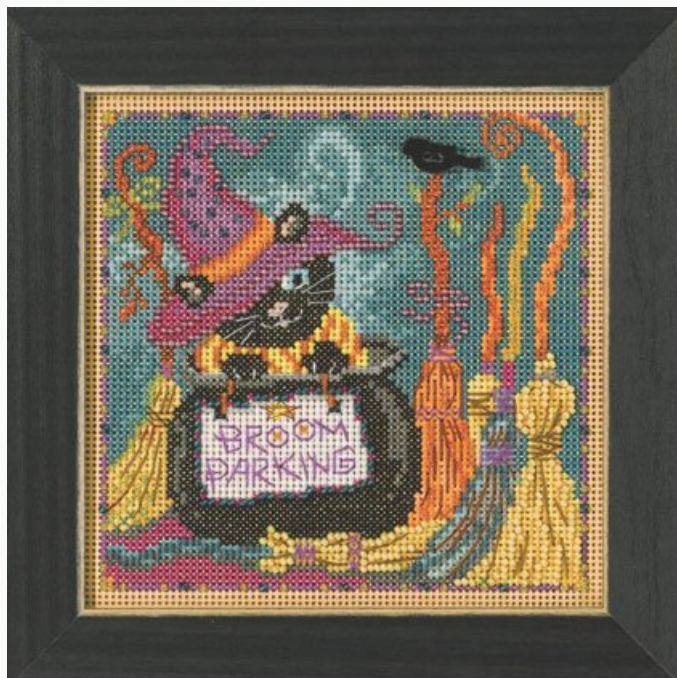

Dimensions: 13.33 cm x 13.33 cm

Prix : € 19.96 (incl. TVA)

Kits - Kit au point de croix - Mill Hill - Seasonal

Autumn Bench - Country Lane

da: Mill Hill

Modello: KITMILMH142223

Autumn Series

Le kit inclut: perles, papier troué, aiguilles, fils, grille et instructions.

Dimensions: 13.33 cm x 13.33 cm

Prix : € 19.96 (incl. TVA)

Kits - Kit au point de croix - Mill Hill - Seasonal

Broom Parking

da: Mill Hill

Modello: KITMILMH142224

Autumn Series

Le kit inclut: perles, papier troué, aiguilles, fils,
grille et instructions.