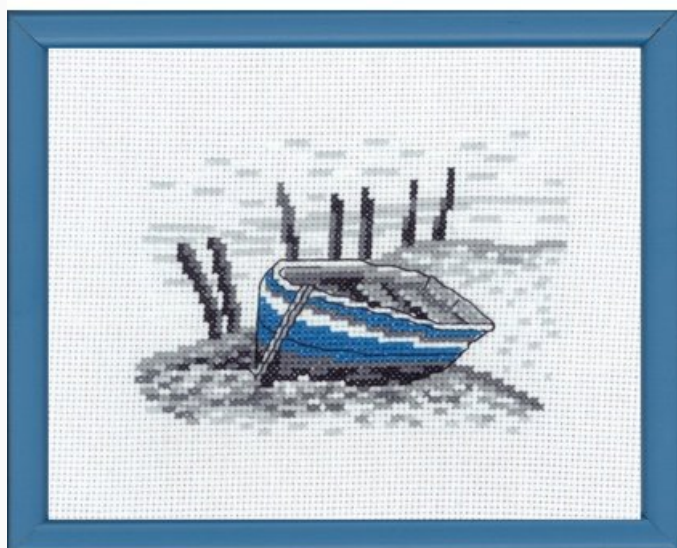

Kits - Kit au point de croix - Permin of Copenhagen - Vie de la mer

Boat

da: Permin of Copenhagen

Modello: KITPER13-9116

Le kit contient: grille et instructions, aiguille, Aida (14ct) et fils choisis dans un organizer.
Dimensions : 14 cm. x 18 cm.

Prévision de réassortiment à partir du vendredi 30 septembre, 2022.

Prix : € 11.63 (incl. TVA)