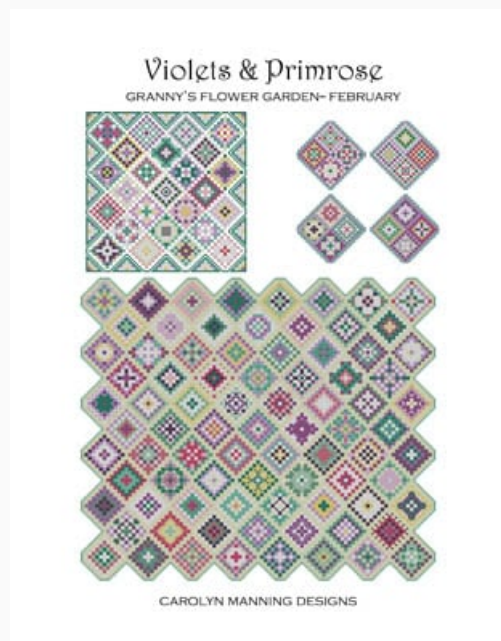

Grilles Point de Croix

Violets & Primrose - Granny'sGarden February

da: CM Designs

Modello: SCHHOF20-1260

Violets & Primrose - Granny'sGarden February

Prix : € 14.97 (incl. TVA)