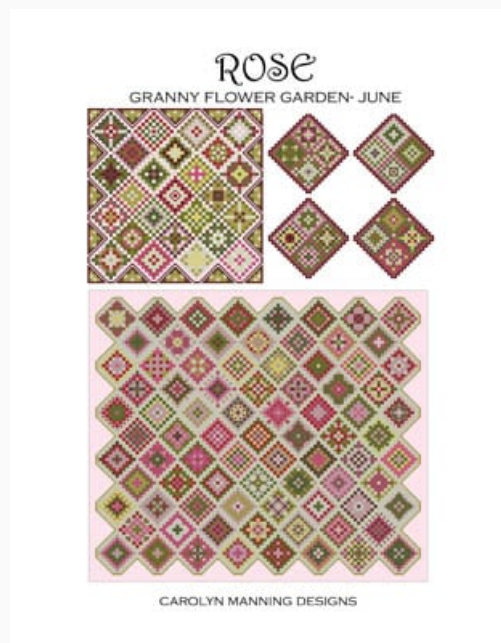

Grilles Point de Croix

Rose

da: CM Designs

Modello: SCHHOF20-2049

Rose

Prix : € 14.97 (incl. TVA)