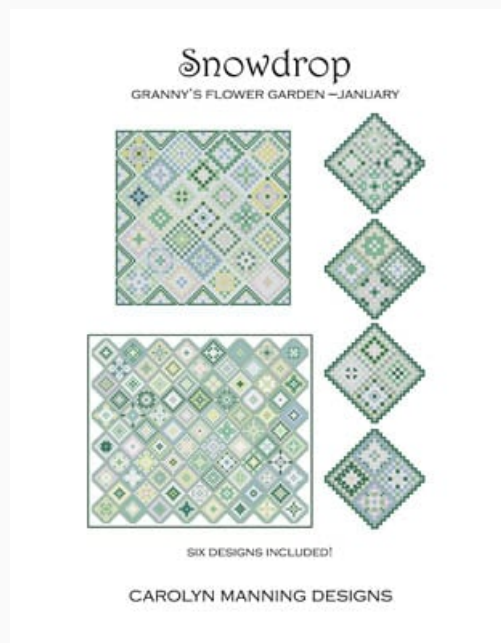

Grilles Point de Croix

Snowdrop - Granny's Garden January

da: CM Designs

Modello: SCHHOF20-1259

Snowdrop - Granny's Garden January

Prix : € 14.97 (incl. TVA)