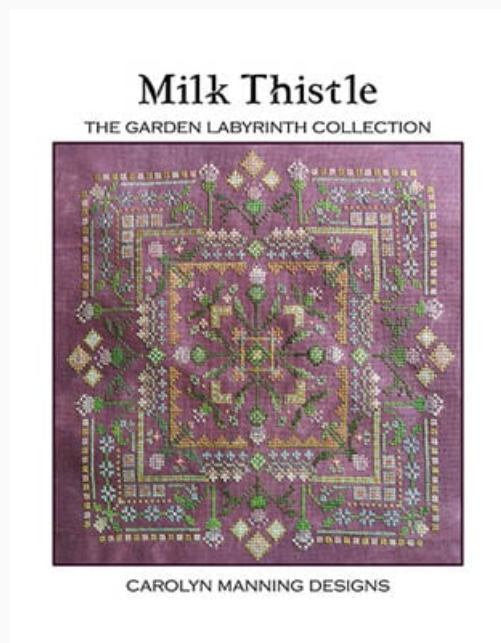

Grilles Point de Croix

Milk Thistle

da: CM Designs

Modello: SCHHOF19-1999

Milk Thistle
Points : 131w x 131h

Prix : € 16.22 (incl. TVA)