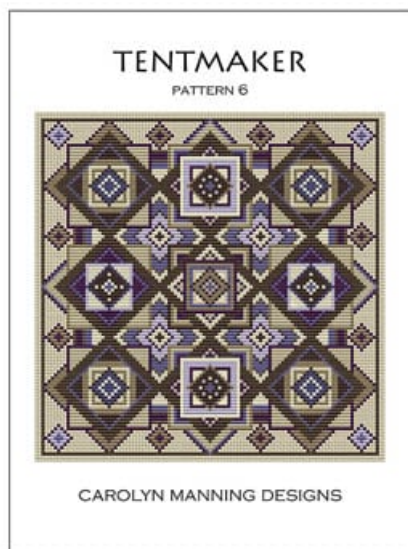

Grilles Point de Croix

Tentmaker 6

da: CM Designs

Modello: SCHHOF21-1374

Tentmaker 6
Points : 107w x 107h

Prix : € 9.98 (incl. TVA)