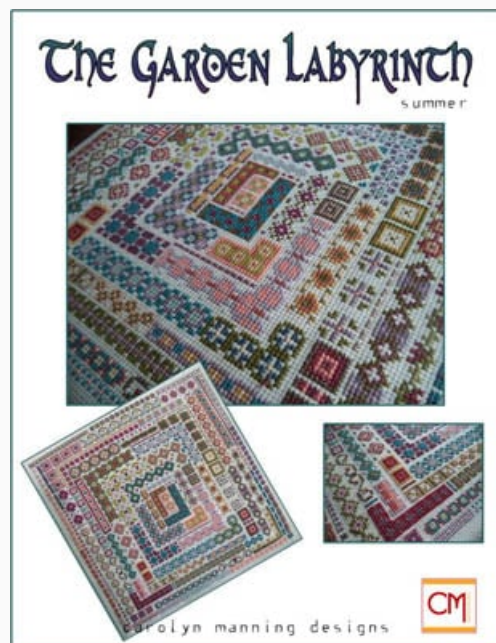

Grilles Point de Croix

Garden Labyrinth, The (Summer)

da: CM Designs

Modello: SCHHOF16-1006

Garden Labyrinth, The (Summer)

Prix : € 11.23 (incl. TVA)