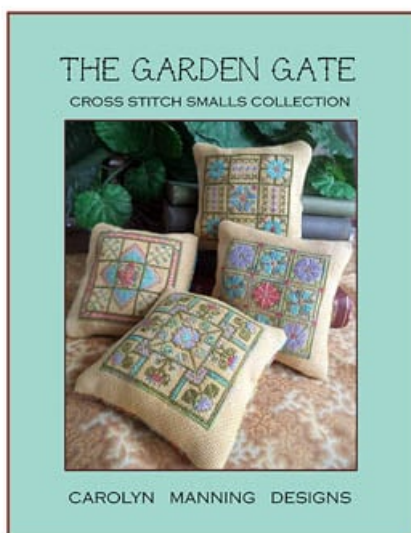

Grilles Point de Croix

Garden Gate Smalls

da: CM Designs

Modello: SCHHOF18-2823

Garden Gate Smalls
Points : 57w x 57h

Prix : € 16.22 (incl. TVA)