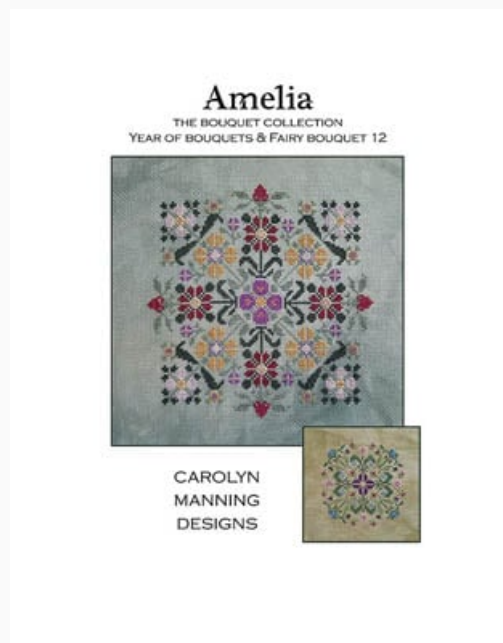

Grilles Point de Croix

Amelia

da: CM Designs

Modello: SCHHOF20-3063

Amelia

Prix : € 11.23 (incl. TVA)