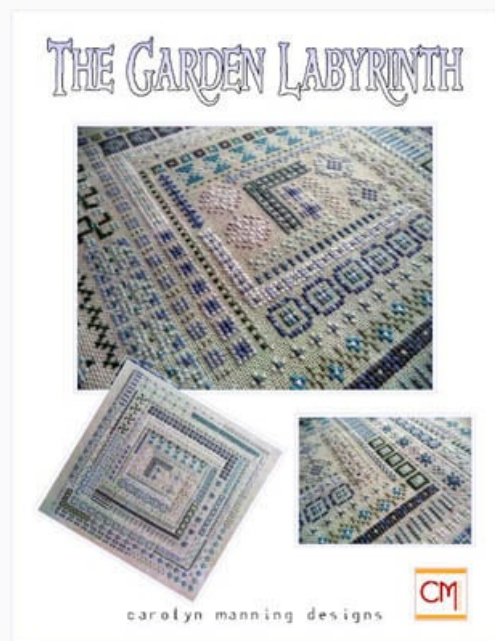

Grilles Point de Croix

Garden Labyrinth, The (Winter)

da: CM Designs

Modello: SCHHOF16-2084

Garden Labyrinth, The (Winter)

Prix : € 12.48 (incl. TVA)