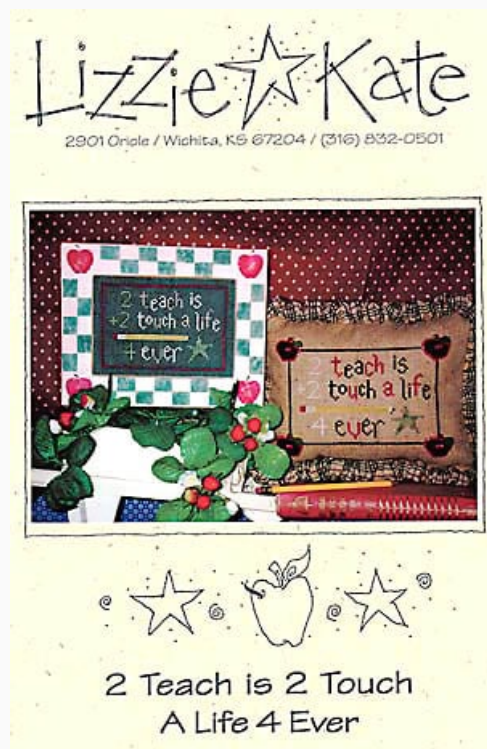

#1 Mom

da: Lizzie Kate

Modello: SCHHOF00-1289

#1 Mom

Prix : € 7.49 (incl. TVA)

Grilles Point de Croix

2 Teach Is 2 Touch

da: Lizzie Kate

Modello: SCHHOF97-1404

2 Teach Is 2 Touch

Prix : € 12.48 (incl. TVA)

Grilles Point de Croix

Autumn Sampler

da: Lizzie Kate

Modello: SCHHOF00-1790

Autumn Sampler