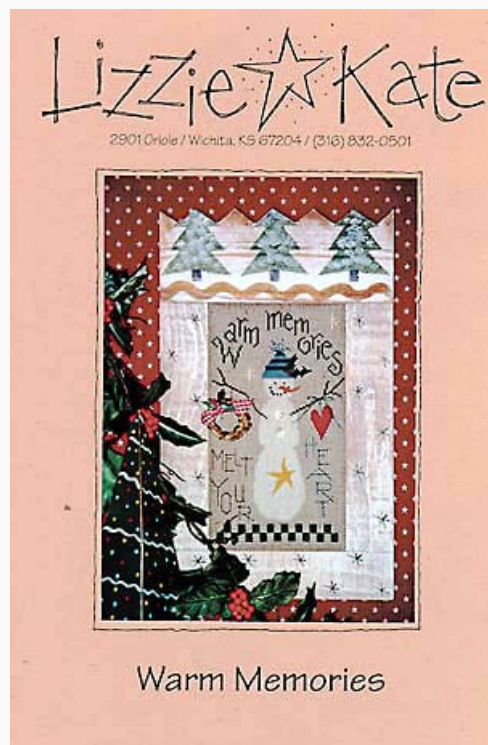

Grilles Point de Croix

Warm Memories

da: Lizzie Kate

Modello: SCHHOF97-1411

Warm Memories

Prix : € 9.98 (incl. TVA)