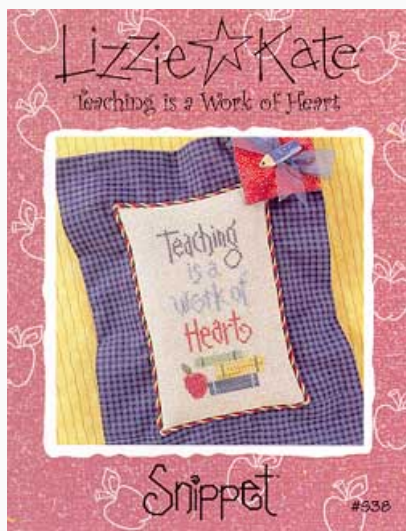

Grilles Point de Croix

Teaching Is A Work Of Heart

da: Lizzie Kate

Modello: SCHHOF01-2632

Teaching Is A Work Of Heart

Prix : € 7.49 (incl. TVA)

Liste des matériaux : dans la page suivante vous trouverez la liste des matériaux nécessaires à la réalisation de l'oeuvre.