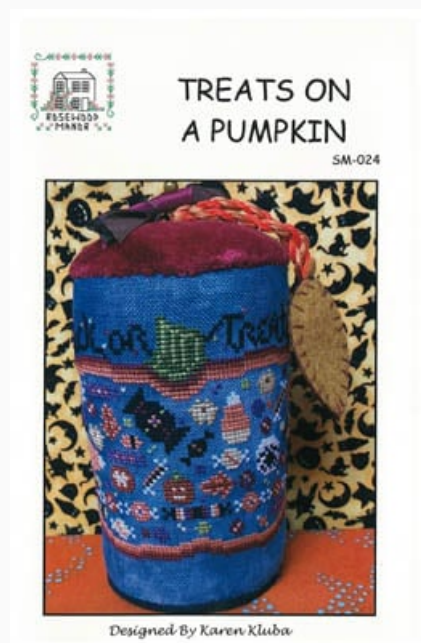

Grilles Point de Croix

Treats On A Pumpkin

da: Rosewood Manor Designs

Modello: SCHHOF21-2517

Treats On A Pumpkin
Points : 88w x 58h

Prix : € 9.36 (incl. TVA)