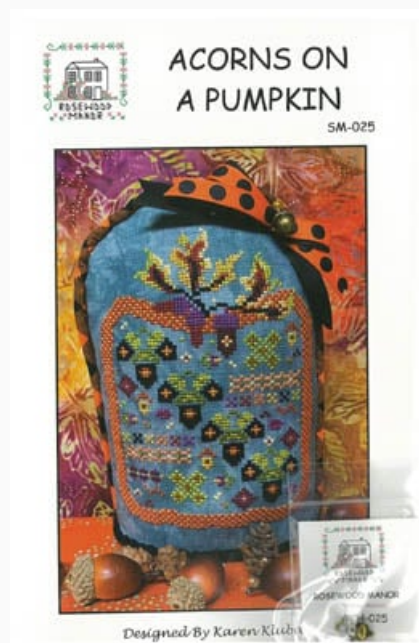

Grilles Point de Croix

Acorns On A Pumpkin

da: Rosewood Manor Designs

Modello: SCHHOF21-2509

Acorns On A Pumpkin

Prix : € 10.61 (incl. TVA)