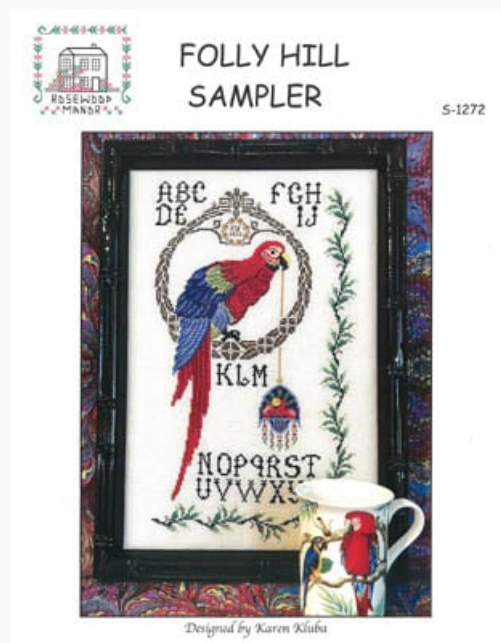

Grilles Point de Croix

Folly Hill Sampler

da: Rosewood Manor Designs