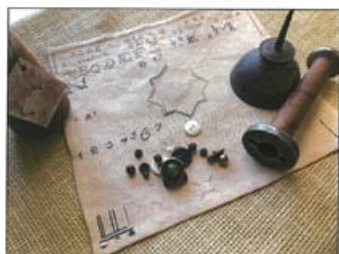

Grilles Point de Croix

Handkerchief Sampler

da: Shakespeare's Peddler

A Handkerchief Sampler

by Shakespeare's Peddler

Modello: SCHHOF21-1057

Handkerchief Sampler

Prix : € 13.73 (incl. TVA)