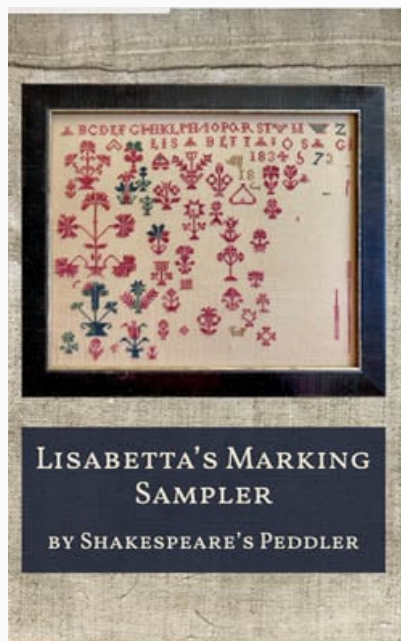

Ragamuffin 3 - Hannah's Sampler

Prix : € 29.95 (incl. TVA)

Grilles Point de Croix

The Book, The Needle & The Pen

da: Shakespeare's Peddler

Modello: SCHHOF21-1325

The Book, The Needle & The Pen

Prix : € 18.72 (incl. TVA)

Grilles Point de Croix

Sarah Macgregor's Sampler

da: Shakespeare's Peddler

Modello: SCHHOF21-1326

Sarah Macgregor's Sampler

Prix : € 27.45 (incl. TVA)

Grilles Point de Croix

Lisabetta's Marking Sampler

da: Shakespeare's Peddler

Modello: SCHHOF21-1368

Lisabetta's Marking Sampler

Prix : € 17.47 (incl. TVA)

Grilles Point de Croix

Antique Bunnies & Baskets

da: Shakespeare's Peddler

Modello: SCHHOF21-1338