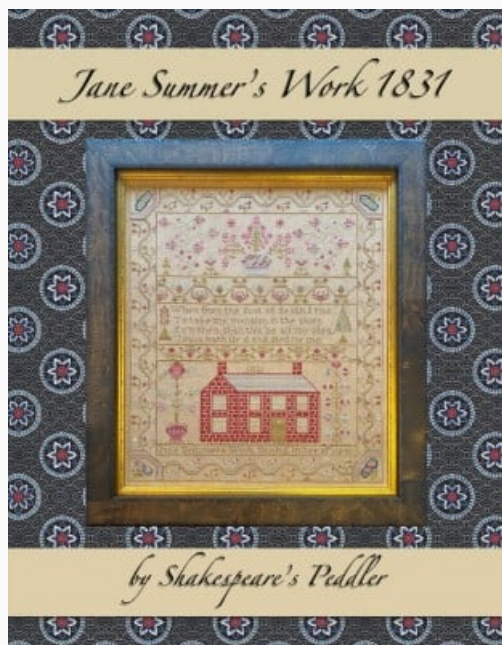

Red Letter Day

Prix : € 42.42 (incl. TVA)

Grilles Point de Croix

Fanny's Flowers

da: Shakespeare's Peddler

Modello: SCHHOF21-2802

Fanny's Flowers

Prix : € 18.72 (incl. TVA)

Grilles Point de Croix

Jane Summer's Work 1831

da: Shakespeare's Peddler

Modello: SCHHOF22-1323

Jane Summer's Work 1831
Nashville 2022

Prix : € 27.45 (incl. TVA)

Grilles Point de Croix

Two By Julia