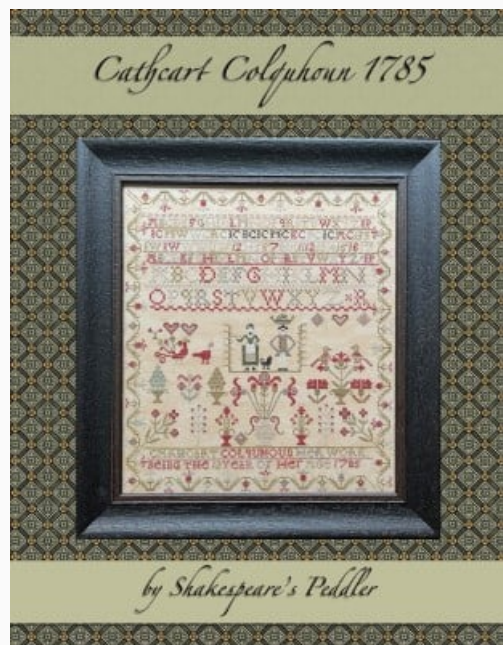

da: Shakespeare's Peddler

Modello: SCHHOF22-1324

Two By Julia
Nashville 2022

Prix : € 24.96 (incl. TVA)

Grilles Point de Croix

Cathcart Colquhoun 1785

da: Shakespeare's Peddler

Modello: SCHHOF22-1325