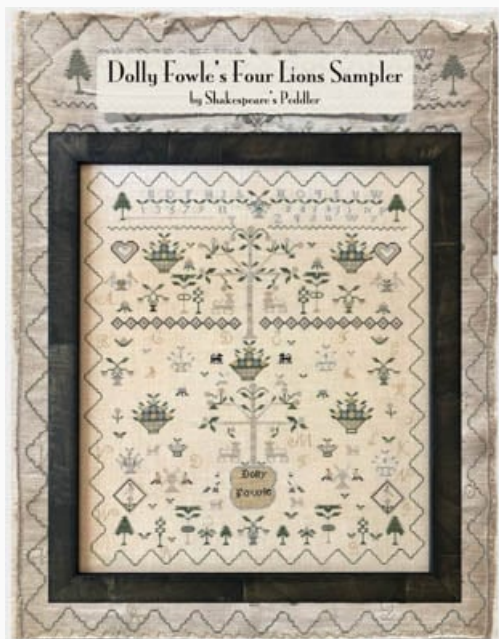

Grilles Point de Croix

Dolly Fowle's Four Lions Sampler

da: Shakespeare's Peddler

Modello: SCHHOF21-1790

Dolly Fowle's Four Lions Sampler

Prix : € 23.71 (incl. TVA)