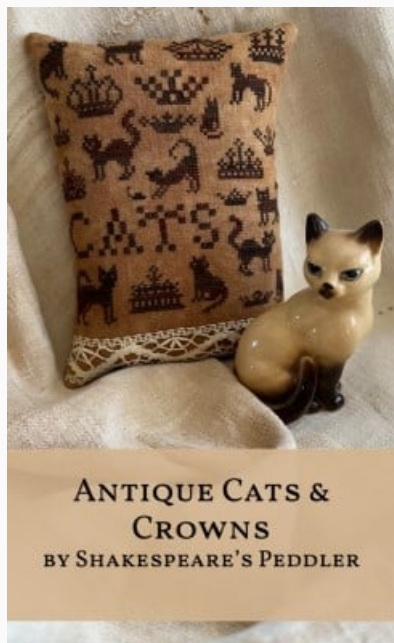

Grilles Point de Croix

Antique Cats & Crowns

da: Shakespeare's Peddler

Modello: SCHHOF22-1364

Antique Cats & Crowns
Nashville 2022

Prix : € 8.73 (incl. TVA)