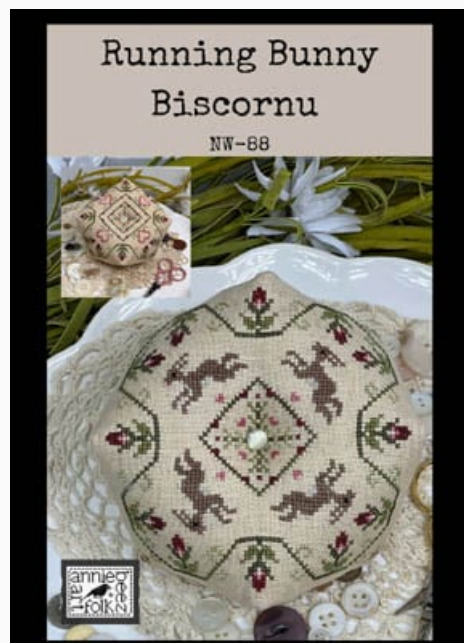

Grilles Point de Croix

Running Bunny Biscornu

da: Annie Beez Folk Art

Modello: SCHHOF22-1478

Running Bunny Biscornu
Points : 90w x 180h
Nashville 2022

Prix : € 14.97 (incl. TVA)