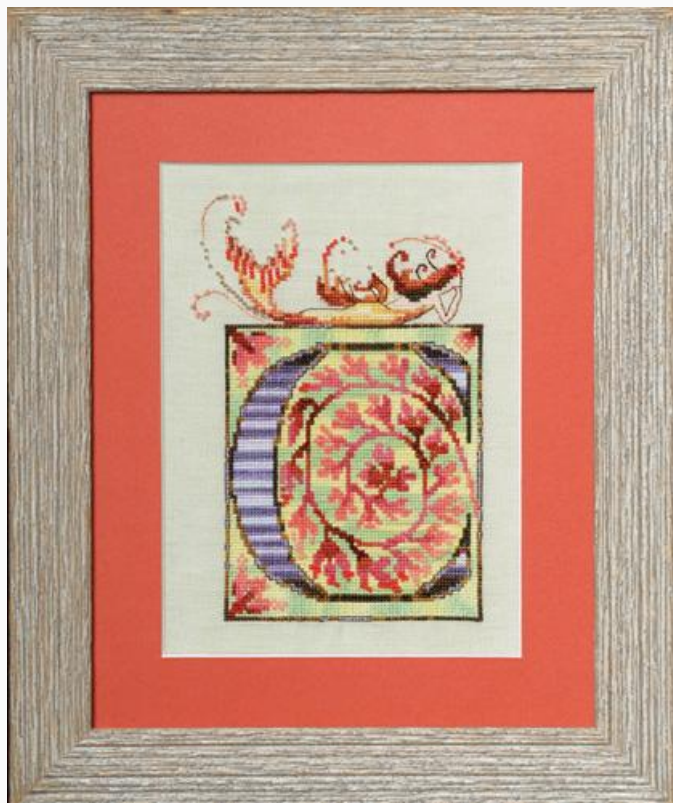

Grilles Point de Croix

Letters From Mermaids-C

da: Mirabilia Design - Nora Corbett

Modello: SCHHOF13-2098

Letters From Mermaids-C

Prix : € 19.96 (incl. TVA)