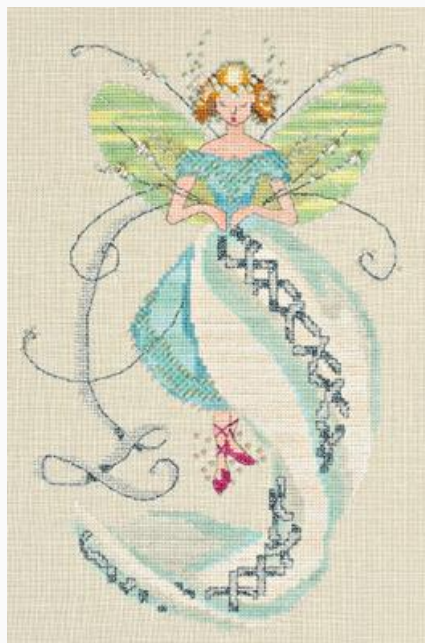

Grilles Point de Croix

Stitching Fairies: Linen Fairy

da: Mirabilia Design - Nora Corbett

Modello: SCHHOF11-1193

Stitching Fairies-Linen Fairy
Points: 98 x 152

Prix : € 19.96 (incl. TVA)

Liste des matériaux : dans la page suivante vous trouverez la liste des matériaux nécessaires à la réalisation de l'oeuvre.