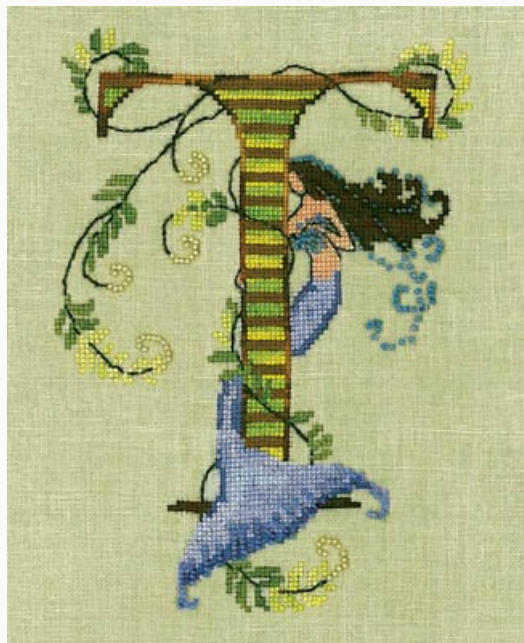

Grilles Point de Croix

Letters From Mermaids-T

da: Mirabilia Design - Nora Corbett

Modello: SCHHOF17-1879

Letters From Mermaids-T

Prix : € 19.96 (incl. TVA)