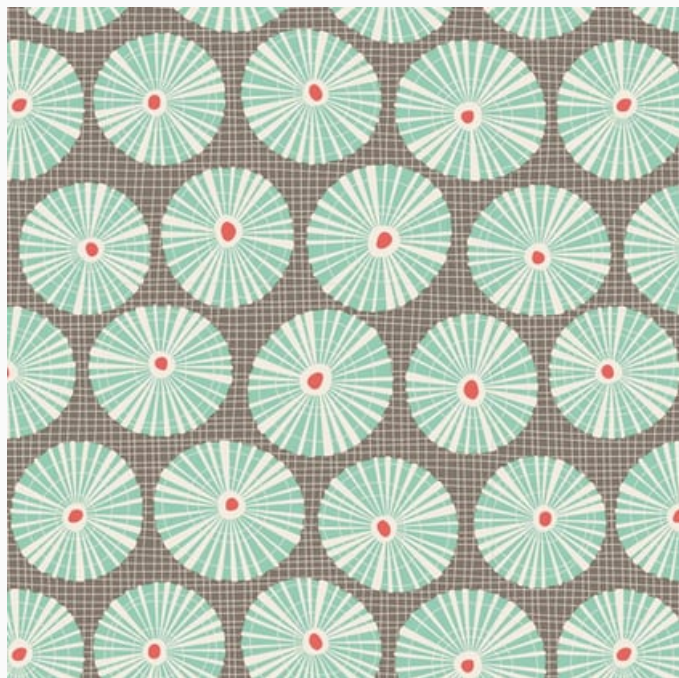

-

» Price is for a cut of about 50 cm. x 55 cm. «

Prix : € 4.73 (incl. TVA)

Tilda

Limpet Shell Grey

da: Tone Finnanger

Modello: STOFTILDA-100328

Tilda Cotton Beach