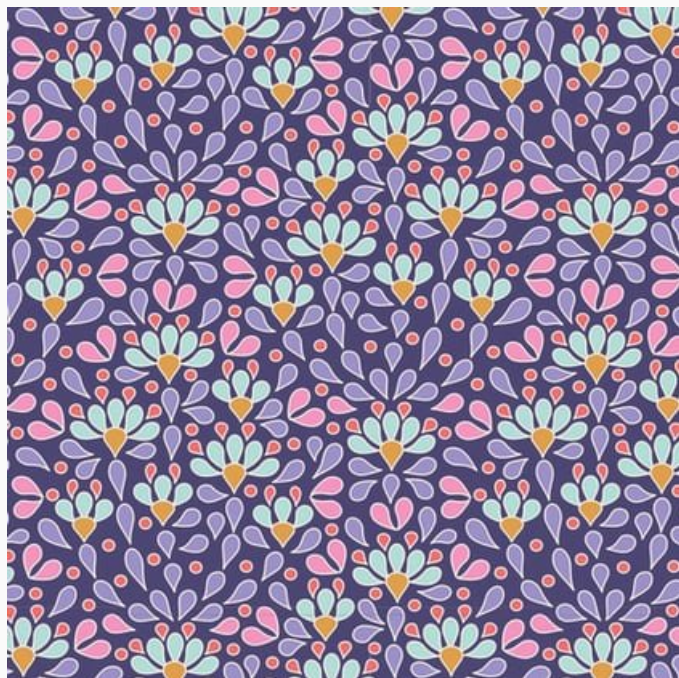

-

» Price is for a cut of about 50 cm. x 55 cm. «

Prix : € 4.73 (incl. TVA)

Tilda

Sea Anemone Blue

da: Tone Finnanger

Modello: STOFTILDA-100332

Tilda Cotton Beach