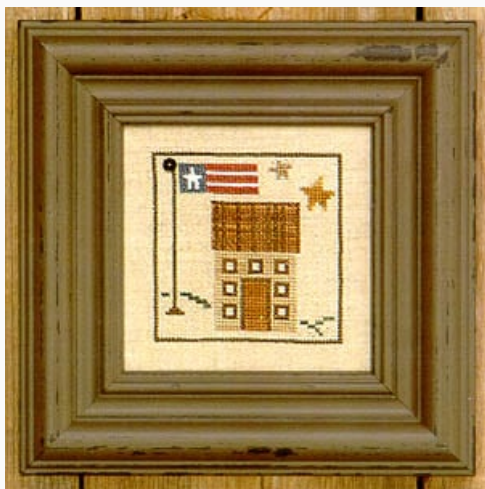

Pixie For All Seasons-Fall

da: Bent Creek

Modello: SCHHOF97-1866

Pixie For All Seasons-Fall

Prix : € 3.71 (incl. TVA)

Grilles Point de Croix

Snapperville Town Hall

da: Bent Creek