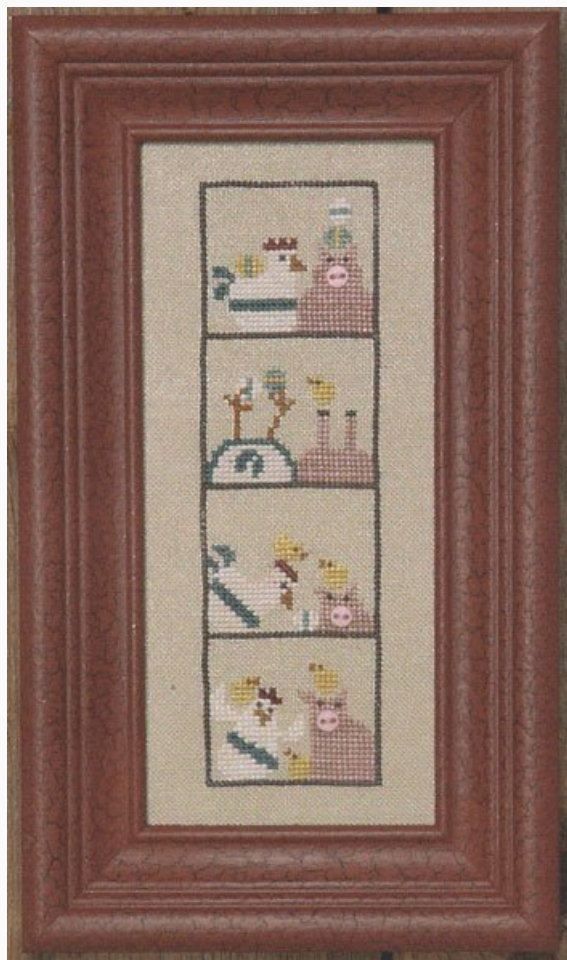

Rocks

Grilles Point de Croix

Photobooth kits: Bacon and Eggs

da: Bent Creek

Modello: SCHBC-PH102

Photobooth kits: Bacon and Eggs
Grille contient Lin 32ct. et boutons.

Prix : € 13.14 (incl. TVA)

Grilles Point de Croix