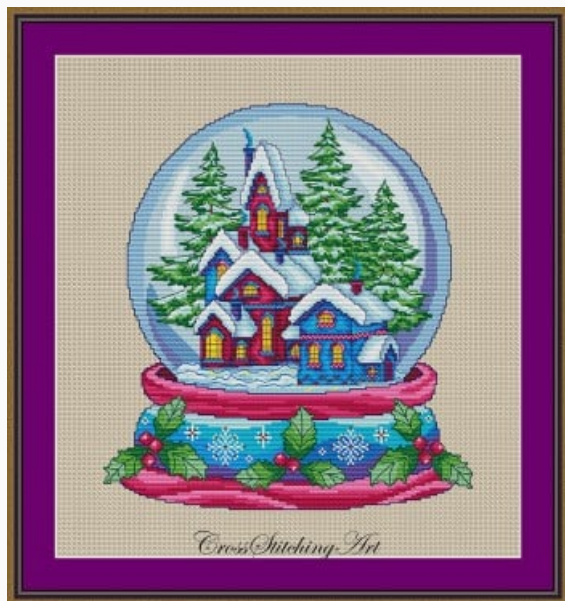

Grilles Point de Croix

Cozy Village

da: Cross Stitching Art

Modello: SCHHOF22-1855

Cozy Village

Points : 156w x 173h

Prix : € 12.48 (incl. TVA)