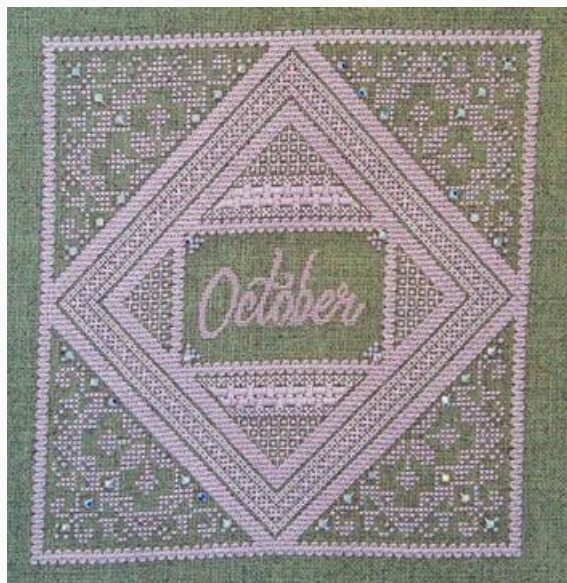

Grilles Point de Croix

October Opal

da: Northern Expressions Needlework

Modello: SCHHOF15-1019

October Opal

Prix : € 12.48 (incl. TVA)