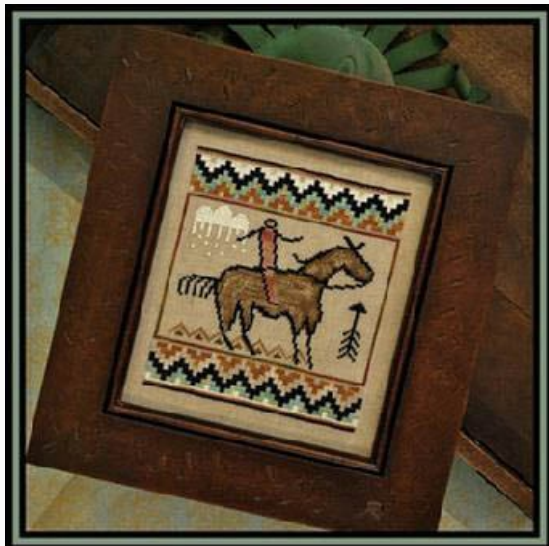

da: Little House Needleworks

Modello: SCHHOF14-1042

Hands To Work

Prix : € 8.73 (incl. TVA)

Grilles Point de Croix

Tumbleweeds 1-Journey, The

da: Little House Needleworks

Modello: SCHHOF14-1041