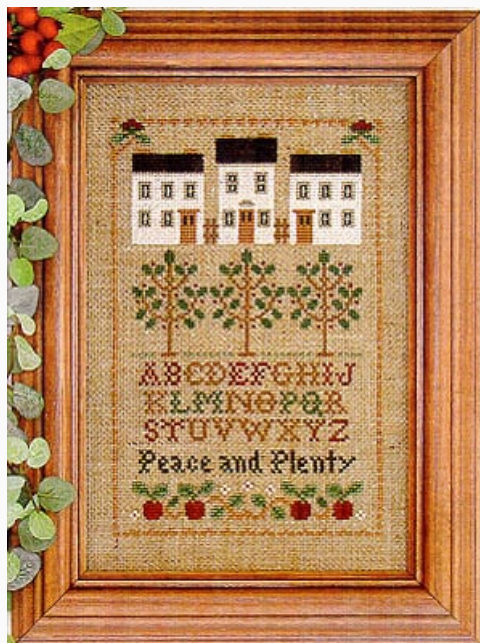

Grilles Point de Croix

Peace And Plenty

da: Little House Needleworks

Modello: SCHHOF05-1577

Peace And Plenty

Points: 83 W x 133 H

Dimensions du dessin sur lin 25ct: 17.13 cm x 27.45 cm

Prix : € 11.85 (incl. TVA)

Liste des matériaux : dans la page suivante vous trouverez la liste des matériaux nécessaires à la réalisation de l'oeuvre.