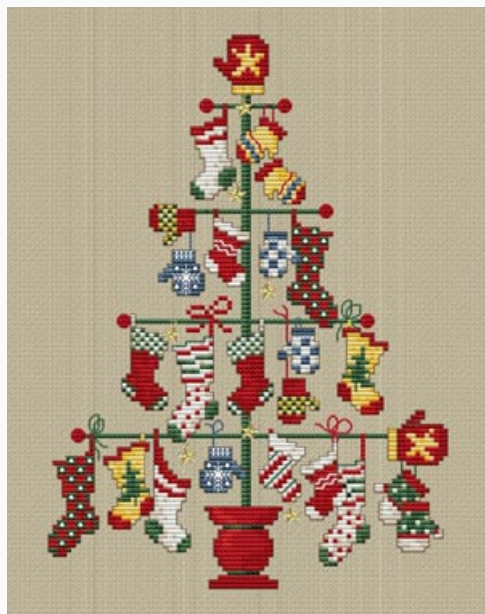

Grilles Point de Croix

Pair Tree (w/charms)

da: Sue Hillis Designs

Modello: SCHHOF06-2965

Pair Tree (w/charms)
Points 121x87

Prix : € 11.23 (incl. TVA)

Liste des matériaux : dans la page suivante vous trouverez la liste des matériaux nécessaires à la réalisation de l'oeuvre.