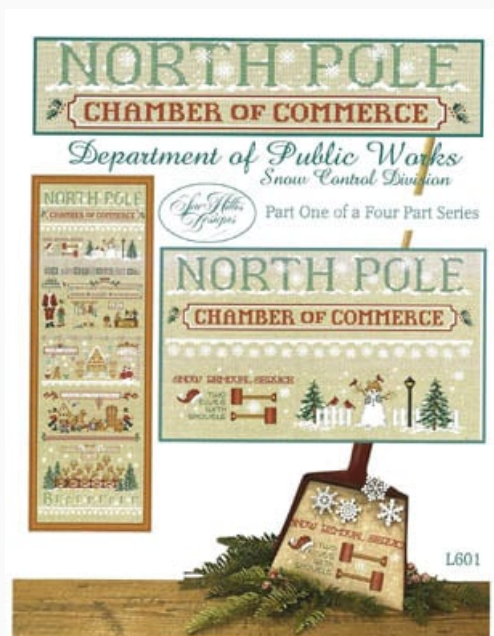

## Your Issues

da: Sue Hillis Designs

Modello: SCHHOF22-1061

Your Issues

**Prix : € 12.48** (incl. TVA)

Grilles Point de Croix

## North Pole 1 - Snow Removal Project

da: Sue Hillis Designs

Modello: SCHHOF22-1306

North Pole 1 - Snow Removal Project  
Nashville 2022

**Prix : € 14.97** (incl. TVA)

Grilles Point de Croix