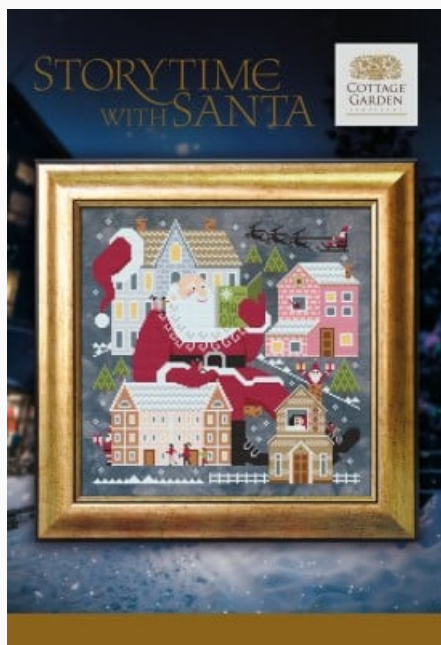

Modello: SCHHOF21-2366

Time For All Seasons 10 - Oct 31

Points : 100w x 130h

Prix : € 11.23 (incl. TVA)

Grilles Point de Croix

Christmas Delivery

da: Cottage Garden Samplings

Modello: SCHHOF21-2422

Grilles Point de Croix

Storytime With Santa

da: Cottage Garden Samplings

Modello: SCHHOF21-2423

Storytime With Santa
Points : 147w x 146h

Prix : € 12.48 (incl. TVA)

Grilles Point de Croix

Snow In Love