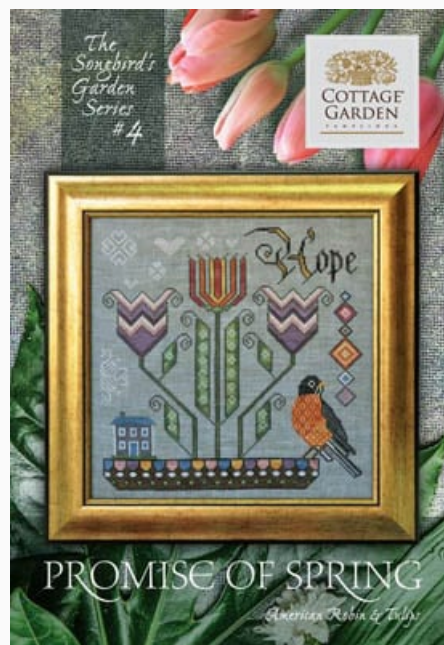

Grilles Point de Croix

Songbird's Garden 4 - Promise Of Spring

da: Cottage Garden Samplings

Modello: SCHHOF18-2492

Songbird's Garden 4 - Promise Of Spring
Points : 159w x 159h

Prix : € 11.23 (incl. TVA)