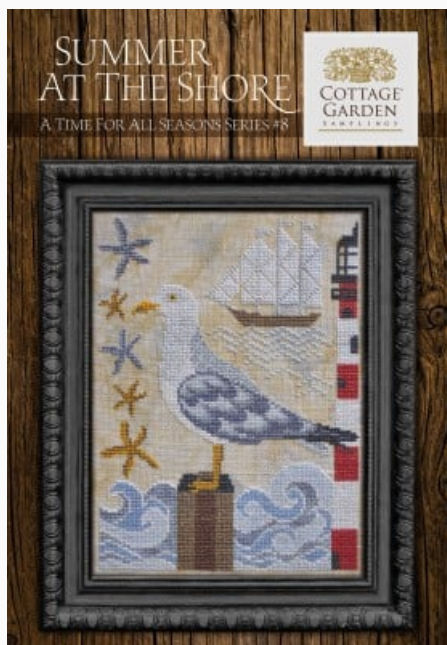

Grilles Point de Croix

Time For All Seasons 5 - BeesySpring

da: Cottage Garden Samplings

Modello: SCHHOF21-1689

Time For All Seasons 5 - BeesySpring
Points : 100w x 130h

Prix : € 11.23 (incl. TVA)

Grilles Point de Croix

Time For All Seasons 6 - Strawberry Harvest

da: Cottage Garden Samplings

Modello: SCHHOF21-1791

Time For All Seasons 6 - Strawberry Harvest
Points : 100w x 130h

Prix : € 11.23 (incl. TVA)

Grilles Point de Croix

Time For All Seasons 7 - SweetSummertime

da: Cottage Garden Samplings

Modello: SCHHOF21-1961

Time For All Seasons 7 - SweetSummertime
Points : 100W x 130h

Prix : € 11.23 (incl. TVA)

Grilles Point de Croix

Time For All Seasons 8 - Summer At The Shore

da: Cottage Garden Samplings

Modello: SCHHOF21-2087

Time For All Seasons 8 - Summer At The Shore
Points : 100w x 130h

Prix : € 11.23 (incl. TVA)

Grilles Point de Croix

Time For All Seasons 9 - Gathering Acorns