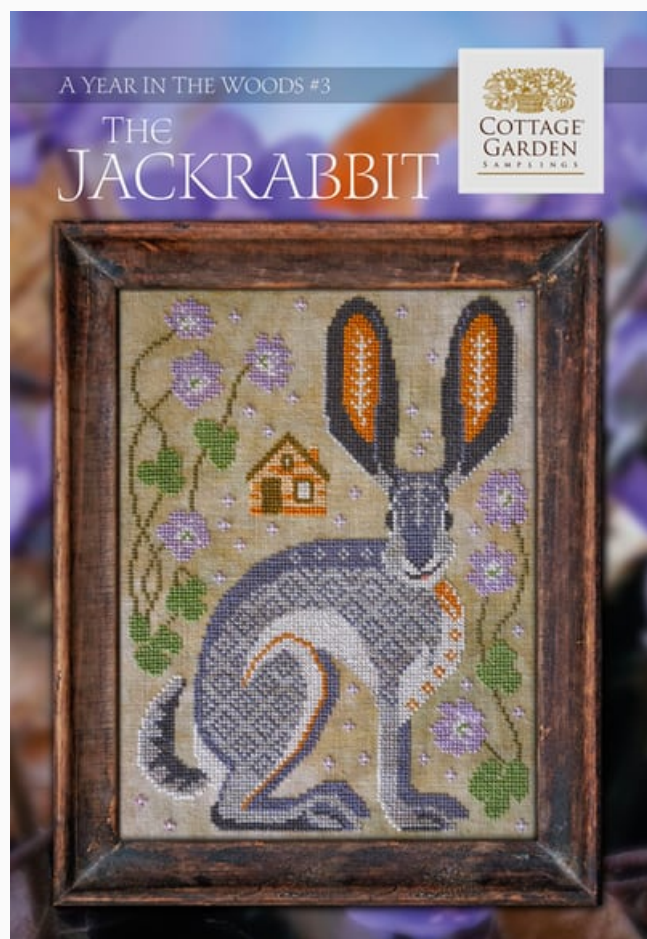

Grilles Point de Croix

Year In The Woods 3 - The Jackrabbit

da: Cottage Garden Samplings

Modello: SCHHOF22-1080

Year In The Woods 3 - The Jackrabbit
Points : 100w x 130h

Prix : € 11.23 (incl. TVA)

Liste des matériaux : dans la page suivante vous trouverez la liste des matériaux nécessaires à la réalisation de l'oeuvre.