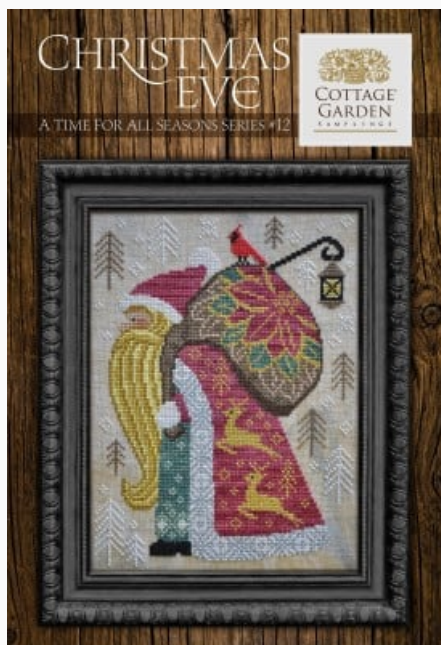

Grilles Point de Croix

Storytime With Santa

da: Cottage Garden Samplings

Modello: SCHHOF21-2423

Storytime With Santa
Points : 147w x 146h

Prix : € 12.48 (incl. TVA)

Grilles Point de Croix

Snow In Love

da: Cottage Garden Samplings

Modello: SCHHOF21-2533

Snow In Love
Points : 152w x 148h

Prix : € 12.48 (incl. TVA)

Grilles Point de Croix

Time For All Seasons 11 - Turkey Day

da: Cottage Garden Samplings

Modello: SCHHOF21-2602

Time For All Seasons 11 - Turkey Day
Points : 100w x 130h

Prix : € 11.23 (incl. TVA)

Grilles Point de Croix

Time For All Seasons 12 - Christmas Eve

da: Cottage Garden Samplings

Modello: SCHHOF21-2716

Time For All Seasons 12 - Christmas Eve
Points : 100w x 130h