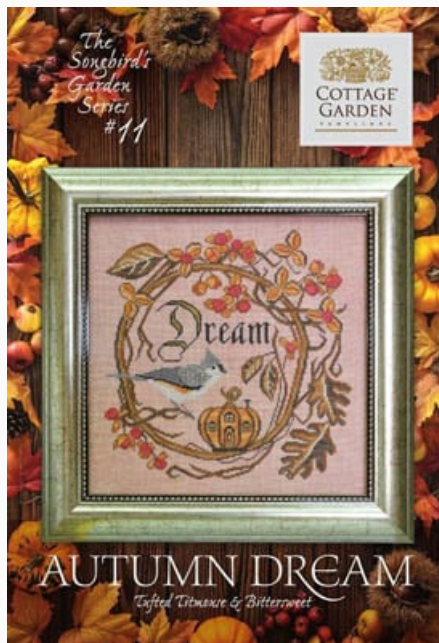

Grilles Point de Croix

Songbird's Garden 10 - Sing For Joy

da: Cottage Garden Samplings

Modello: SCHHOF19-1913

Songbird's Garden 10 - Sing For Joy
Points : 159w x 159h

Prix : € 11.23 (incl. TVA)

Grilles Point de Croix

Songbird's Garden 11 - Autumn Dream

da: Cottage Garden Samplings

Modello: SCHHOF19-2160

Songbird's Garden 11 - Autumn Dream
Points : 159w x 159h

Prix : € 11.23 (incl. TVA)

Grilles Point de Croix

Songbird's Garden 12 - Heart Full Of Gratitude