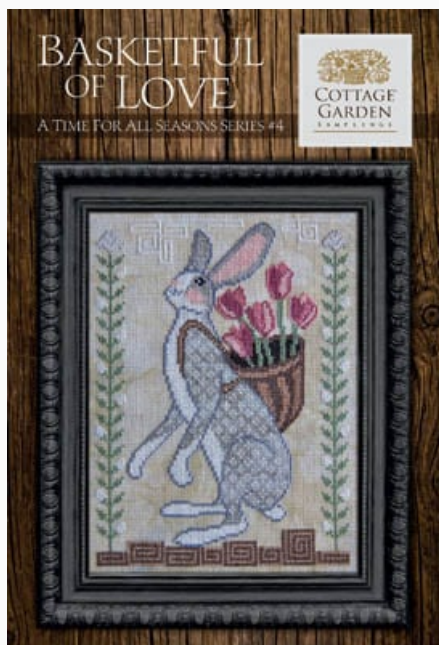

Grilles Point de Croix

Time For All Seasons 3 - FirstSigns Of Spring

da: Cottage Garden Samplings

Modello: SCHHOF21-1286

Time For All Seasons 3 - FirstSigns Of Spring
Points : 100w x 130h

Prix : € 11.23 (incl. TVA)

Grilles Point de Croix

Time For All Seasons 4 - Basketful Of Love

da: Cottage Garden Samplings

Modello: SCHHOF21-1551

Time For All Seasons 4 - Basketful Of Love
Points : 100w x 130h

Prix : € 11.23 (incl. TVA)