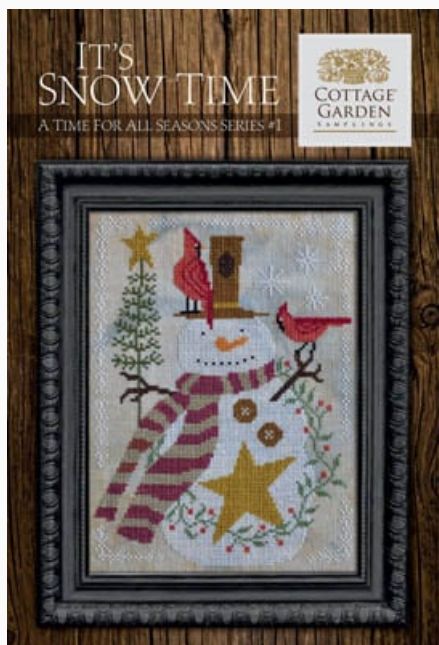

Modello: SCHHOF20-2679

Christmas Sampler II
Points : 160w x 160h

Prix : € 14.97 (incl. TVA)

Grilles Point de Croix

Merry Christmas

da: Cottage Garden Samplings

Modello: SCHHOF20-2680

Merry Christmas
Points : 206w x 82h

Prix : € 12.48 (incl. TVA)

Grilles Point de Croix

Time For All Seasons 1 - It's Snow Time

da: Cottage Garden Samplings

Modello: SCHHOF21-1045

Time For All Seasons 1 - It's Snow Time
Points : 100w x 130h

Prix : € 11.23 (incl. TVA)