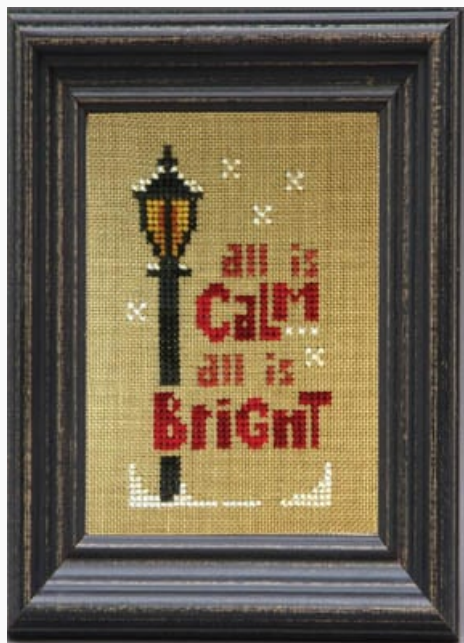

Grilles Point de Croix

Holiday Reminder - All Is Bright

da: The Trilogy

Modello: SCHHOF17-2290

Holiday Reminder - All Is Bright

Prix : € 6.24 (incl. TVA)