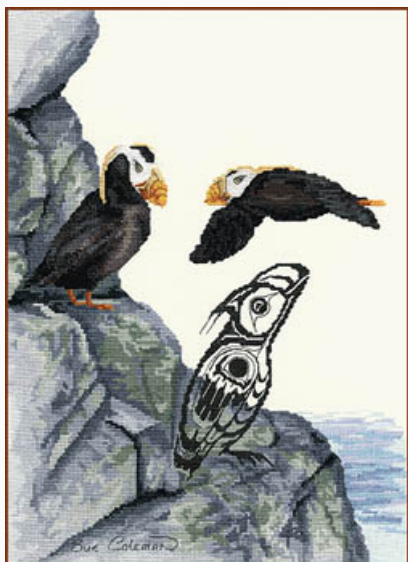

Grilles Point de Croix

Tufted Puffin

da: Stitching Studio, The

Modello: SCHHOF14-1547

Tufted Puffin

Prix : € 19.96 (incl. TVA)