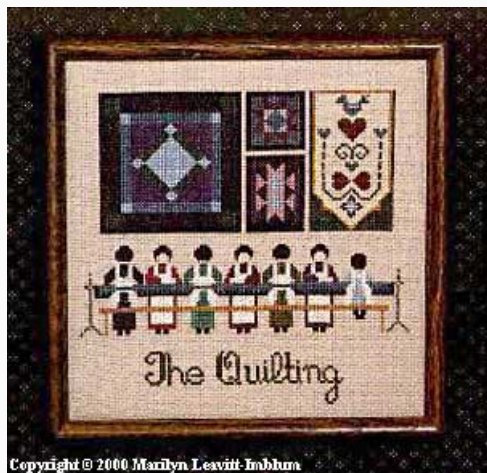

da: Told In A Garden

Modello: SCHHOF3940

Piecemakers II

Prix : € 12.48 (incl. TVA)

Grilles Point de Croix

Quilting (The)

da: Told In A Garden

Modello: SCHHOF3912