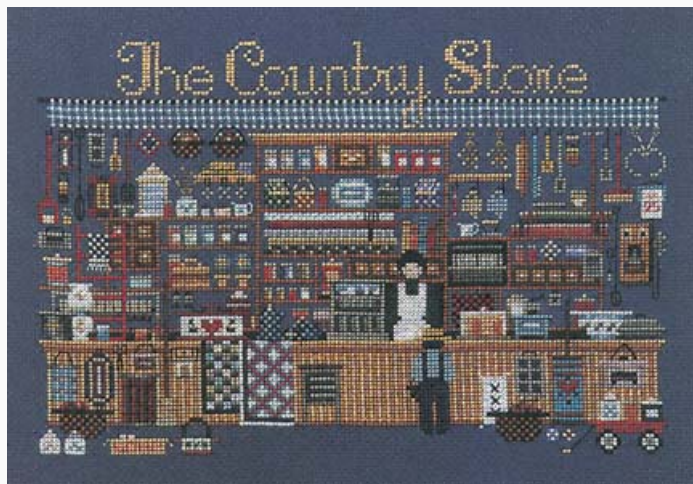

Grilles Point de Croix

Country Store (The)

da: Told In A Garden

Modello: SCHHOF3943

Country Store (The)

Prix : € 12.48 (incl. TVA)

Liste des matériaux : dans la page suivante vous trouverez la liste des matériaux nécessaires à la réalisation de l'oeuvre.