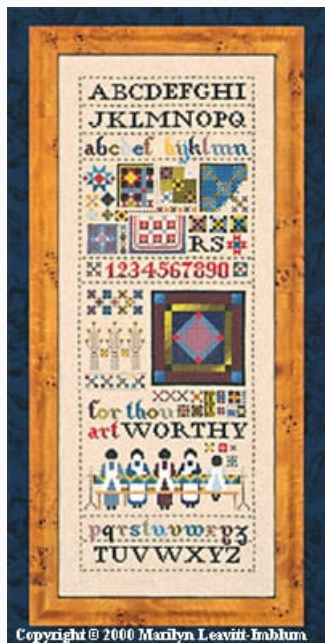

Grilles Point de Croix

Amish Kids

da: Told In A Garden

Modello: SCHHOF3918

Amish Kids

Prix : € 12.48 (incl. TVA)

Grilles Point de Croix

Amish Pioneer

da: Told In A Garden

Modello: SCHHOF3920

Amish Pioneer

Prix : € 12.48 (incl. TVA)

Grilles Point de Croix

Amish Quilt Sampler

da: Told In A Garden

Modello: SCHHOF98-1738

Amish Quilt Sampler

Prix : € 14.97 (incl. TVA)

Grilles Point de Croix

Amish Shadow Quilts

da: Told In A Garden

Modello: SCHHOF3925

Amish Shadow Quilts

Prix : € 12.48 (incl. TVA)